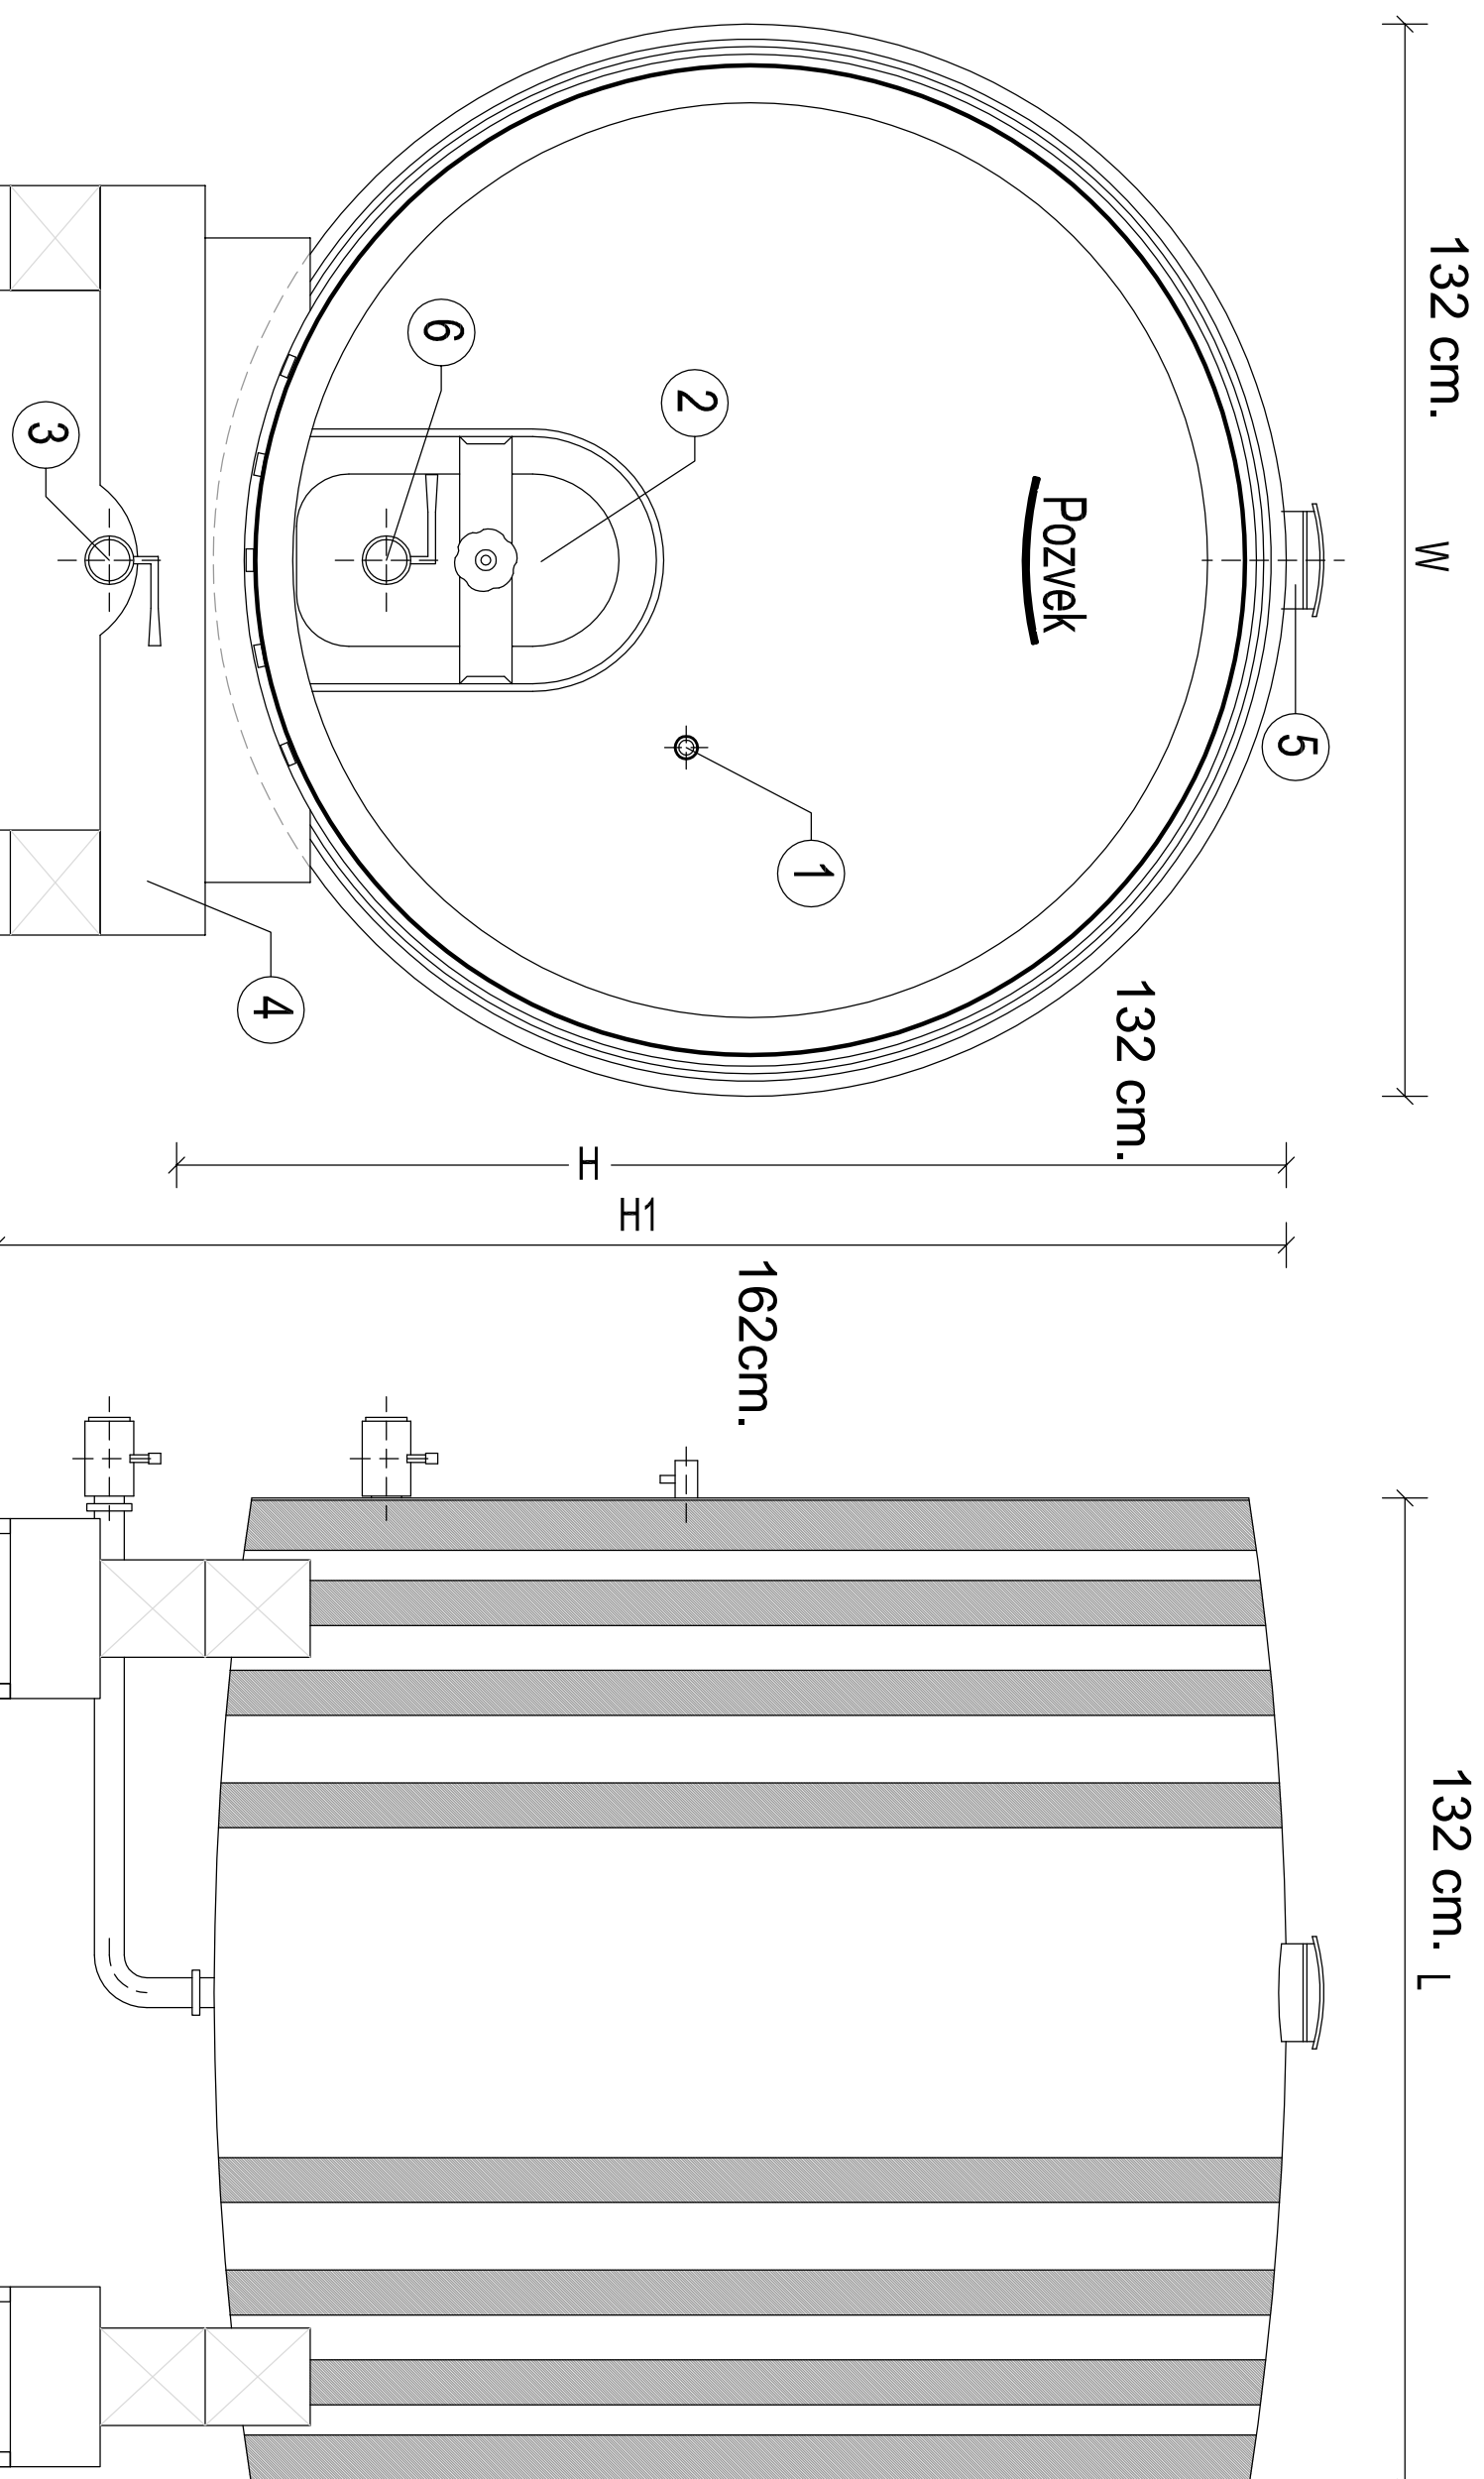

ROUND 1000 LIT.

NACRT

BAČVA

BOKOCRT

MJ 1:10

1. Inox test pipe
2. Inox door
3. Total outlet DN40, DN50
4. Laminated support oak
5. Inox upper door F150mm, 200mm
6. Inox valve DN40, DN50

INOX VELIKA , SREDNJA VRATA